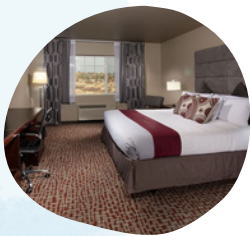

Stay in *Pullman.*

These establishments are direct partners who support the Palouse Summer Series. We hope you'll consider them first when booking your stay as this tournament wouldn't be possible without their support.

Don't forget to mention the Palouse Summer Series when booking, as it greatly helps our small community track tourism.

Coast Hilltop Inn

928 NW Olsen St, Pullman, WA 99163

Located in the Pacific Northwest's scenic Palouse region, our hotel is just a few minutes from Washington State University.

Contact Ron at ronw@coasthotelsusa.com to book at a discounted group rate

- ✓ Free breakfast
- ✓ Pet-Friendly
- ✓ Indoor Heated Pool

509-332-0928